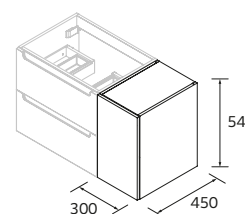

COQUETA ALLIANCE 1 PORTA