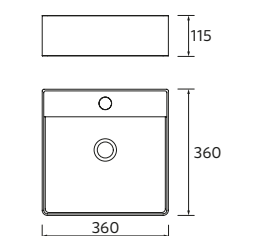

MAEL
Solid surface

	Matt white	€	Matt black	€
500	97654	270	97655	291