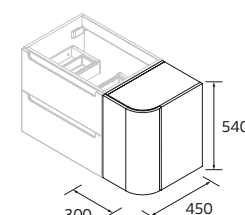

COQUETA SUSPensa ALLIANCE 1 PORTA CURVA